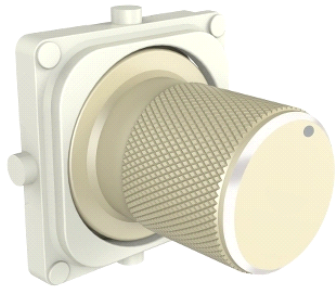

## S40EDIMKB-CE

Clipsal Iconic, knob for cover frame, Iconic Styl, crowne (gold)

### Main

Range	Clipsal Iconic
Aesthetic name	Iconic Styl
Product or component type	Knob
Product destination	Cover frame

### Complementary

Fixing mode	Clip-in
Colour tint	Crowne (CE)
Surface finish	Satin
Surface treatment	Metallic
Type of packing	Polybag
Quantity per set	Set of 5
Ambient air temperature for storage	0...45 °C
Ambient air temperature for operation	0...45 °C
Relative humidity	10...95 %
Material	Anodised aluminium for knob
Height	23 mm
Width	23 mm
Depth	9 mm
Product weight	0.06 kg