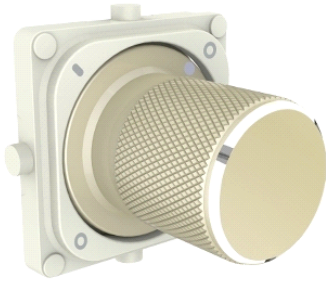

S40RSM2KB-CE

Clipsal Iconic, knob for cover frame, Iconic Styl,
crowne (gold)

Main

Range	Clipsal Iconic
Aesthetic name	Iconic Styl
Product or component type	Knob
Product destination	Cover frame

Complementary

Fixing mode	Clip-in
Colour tint	Crowne (CE)
Surface finish	Satin
Surface treatment	Metallic
Type of packing	Polybag
Quantity per set	Set of 5
Ambient air temperature for storage	0...45 °C
Ambient air temperature for operation	0...45 °C
Relative humidity	10...95 %
Material	Anodised aluminium for knob
Height	23 mm
Width	23 mm
Depth	9 mm
Product weight	0.03 kg